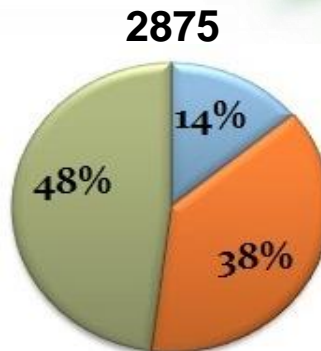

TECHNICAL AND TECHNOLOGICAL UPGRADING

LENINGRAD REGION IN 2015		RUSSIA IN 2015	
PURCHASING	PRESENCE		

TRACTORS