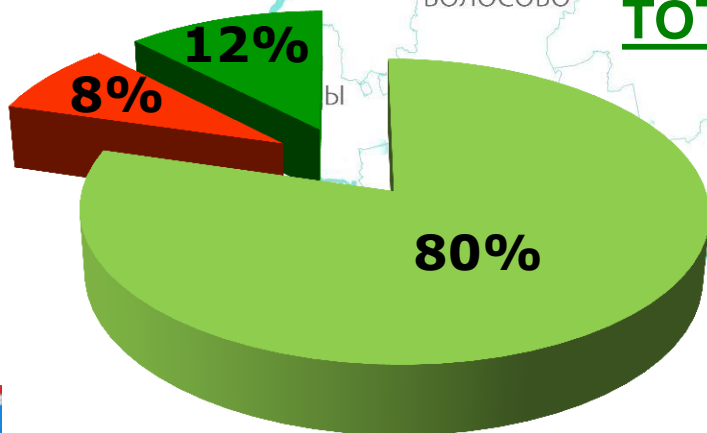

PRODUCTION OF FLOWERS AND MUSHROOMS

ROSES
29.0
MILLIONS

TULIPS
5.0
MILLIONS

FLOWERS FOR
SETTLMENT
GARDENING
15.5 MILLIONS

CHAMPIGNON
1.3 THOUSAND
TONNS

PLEUROTUS
OSTREATUS
200 TONNS

GROSS OUTPUT IN PROTECTED AGRICULTURE, 2015

TOTAL – 26.4 THOUSAND
TONNS

TOMATOES

SALADES

CUCAMBERS

AGRICULTURAL OUTPUT IN 2015, THOUSAND TONS

588,7

28,7

41,7