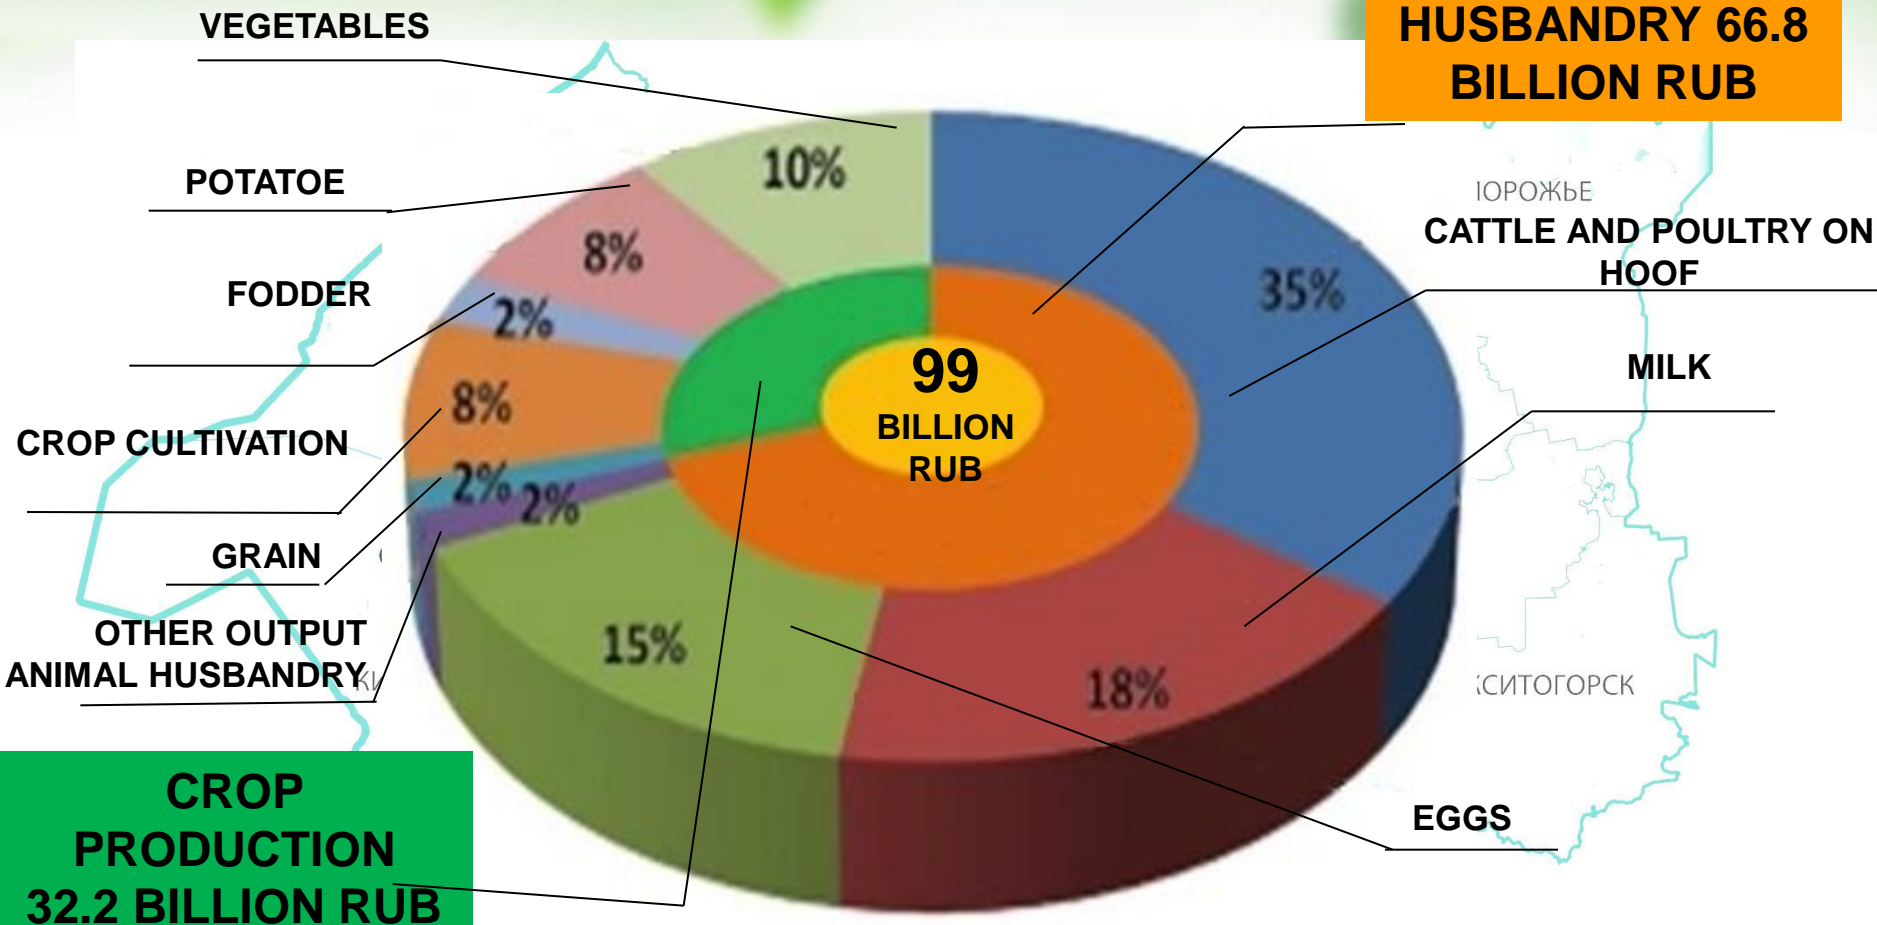

TECHNICAL AND TECHNOLOGICAL UPGRADING

LENINGRAD REGION IN 2015		RUSSIA IN 2015	
PURCHASING	PRESENCE		

TRACTORS

GRAIN HARVESTER

FORAGE HARVESTER

■ RUSSIA ■ GERMANY
■ BELARUS ■ OTHER COUNTRIES

■ LESS THEN 3 YEARS OLD ■ 3-10 YEARS ■ OVER 10 YEARS

3-10 YEARS OVER 10 YEARS

REVENUE PER EMPLOYEE, MILLION RUB

AVERAGE MONTHLY SALARY PER EMPLOYEE, RUB

GROSS YIELD IN 2015

**ANIMAL
HUSBANDRY 66.8
BILLION RUB**

GROSS OUTPUT PER 1 HECTAR OF CULTIVATED LAND

- IN LENINGRAD REGION – 430 000 RUB
- IN NORTH-WEST FEDERAL DISTRICT – 170 800 RUB
- IN RUSSIA – 63 500 RUB

PRODUCTION OF FLOWERS AND MUSHROOMS

ROSES
29.0
MILLIONS

TULIPS
5.0
MILLIONS

FLOWERS FOR
SETTLMENT
GARDENING
15.5 MILLIONS

CHAMPIGNON
1.3 THOUSAND
TONNS

PLEUROTUS
OSTREATUS
200 TONNS

GROSS OUTPUT IN PROTECTED AGRICULTURE, 2015

TOTAL – 26.4 THOUSAND
TONNS

TOMATOES

SALADES

CUCAMBERS

AGRICULTURAL OUTPUT IN 2015, THOUSAND TONS

588,7

28,7

41,7