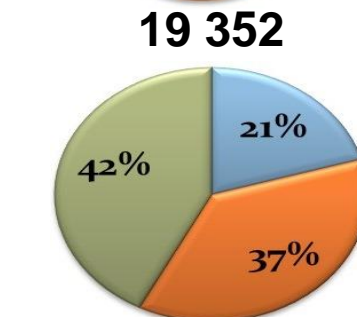

COMMITTEE FOR AGRICULTURE AND FISHERIES OF LENINGRAD REGION

LENINGRAD REGION

TERRITORY – 85 909 km²

POPULATION – 1 778 900,
**INCLUDING 636 500 RURAL
CITIZENS**

ADMINISTRATIVE DIVISION

- 17 municipal districts
- 1 urban district

TECHNICAL AND TECHNOLOGICAL UPGRADING

LENINGRAD REGION IN 2015		RUSSIA IN 2015	
PURCHASING	PRESENCE		

TRACTORS

GRAIN HARVESTER

FORAGE HARVESTER

■ RUSSIA ■ GERMANY
■ BELARUS ■ OTHER COUNTRIES

■ LESS THEN 3 YEARS OLD ■ 3-10 YEARS ■ OVER 10 YEARS

3-10 YEARS OVER 10 YEARS

REVENUE PER EMPLOYEE, MILLION RUB

AVERAGE MONTHLY SALARY PER EMPLOYEE, RUB

GROSS YIELD IN 2015

**ANIMAL
HUSBANDRY 66.8
BILLION RUB**

GROSS OUTPUT PER 1 HECTAR OF CULTIVATED LAND

- IN LENINGRAD REGION – 430 000 RUB
- IN NORTH-WEST FEDERAL DISTRICT – 170 800 RUB
- IN RUSSIA – 63 500 RUB