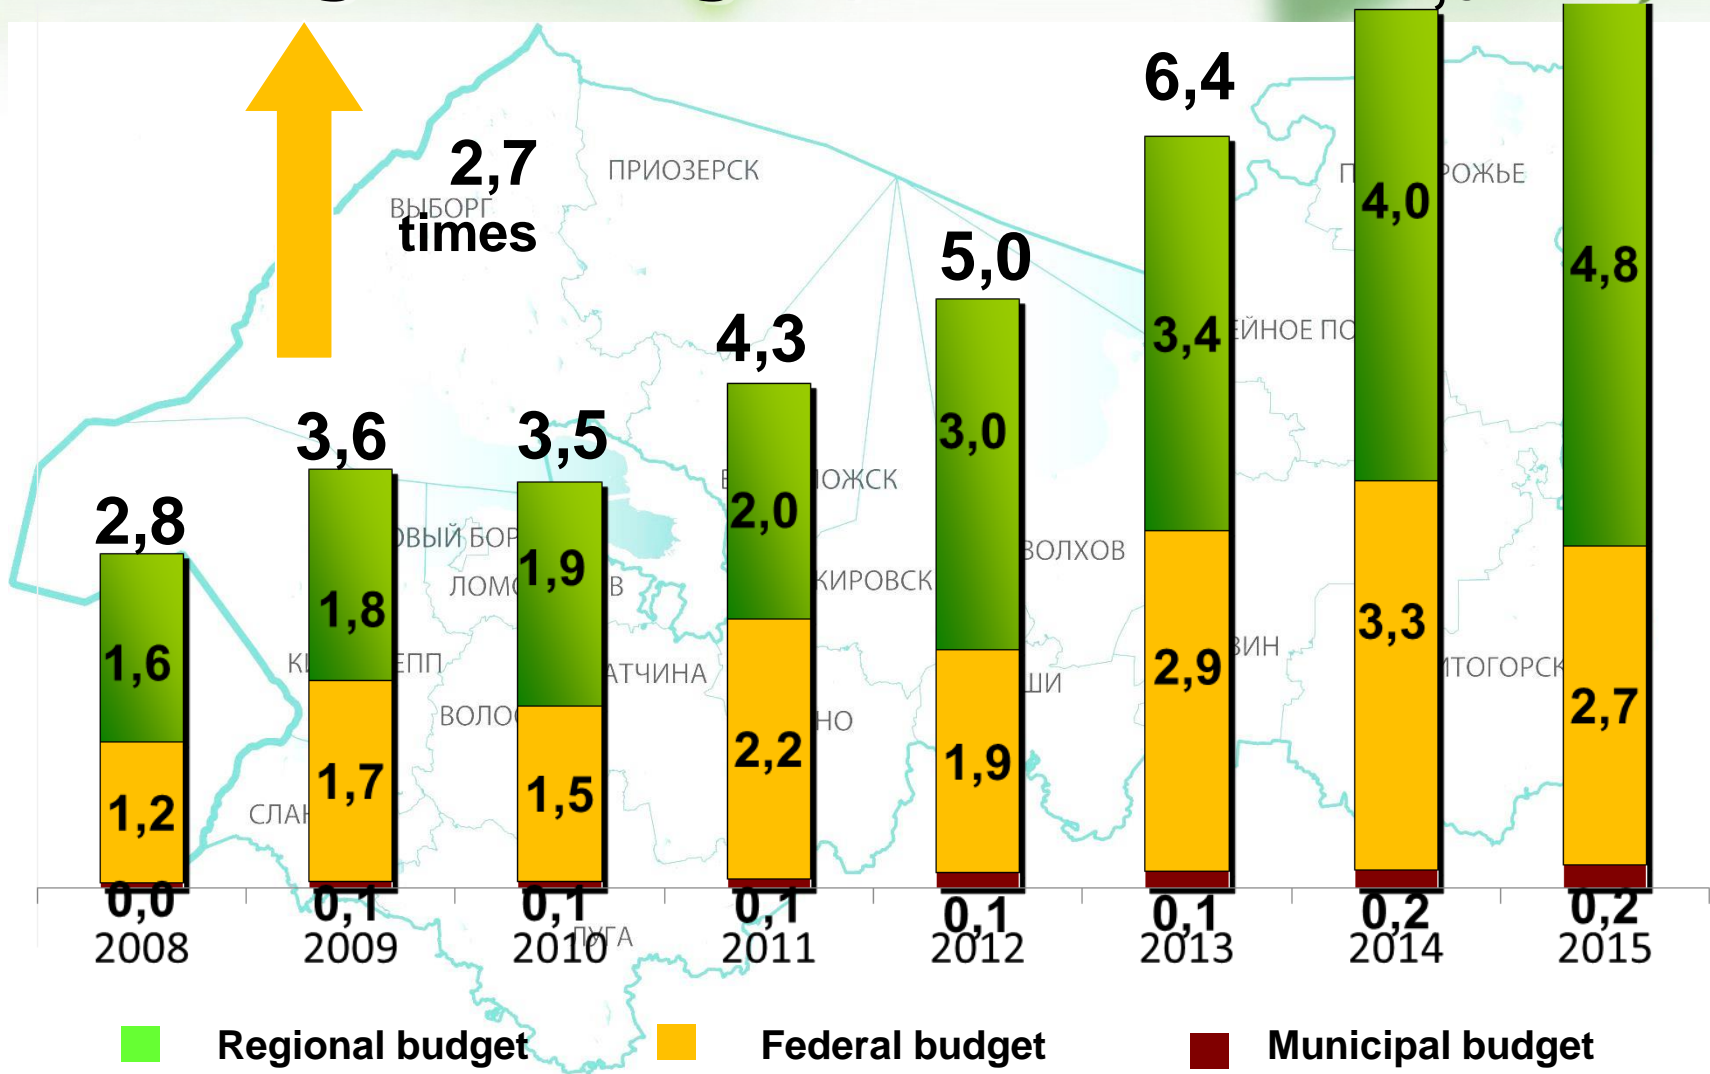

COMMITTEE FOR AGRICULTURE AND FISHERIES OF LENINGRAD REGION

LENINGRAD REGION

TERRITORY – 85 909 km²

POPULATION – 1 778 900,
**INCLUDING 636 500 RURAL
CITIZENS**

ADMINISTRATIVE DIVISION

- 17 municipal districts
- 1 urban district

**STATE BORDER OF RUSSIA
WITH FINLAND AND ESTONIA**

**ADMINISTRATIVE BORDER
WITH NOVGOROD, PSKOV,
VOLOGDA REGIONS AND
REPUBLIC OF KARELIA**

FINANCIAL SUPPORT OF THE STATE PROGRAMM "Development of Agriculture" by Federal and regional budgets, BILLIONS rub

TOTAL – 26.4 THOUSAND
TONNS

TOMATOES

SALADES

CUCAMBERS

AGRICULTURAL OUTPUT IN 2015, THOUSAND TONS

588,7

28,7

41,7