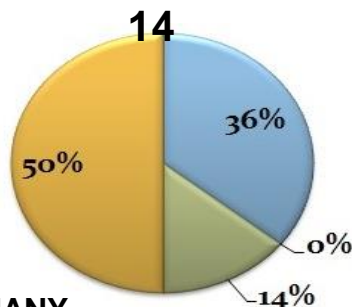

TECHNICAL AND TECHNOLOGICAL UPGRADING

LENINGRAD REGION IN 2015		RUSSIA IN 2015	
PURCHASING	PRESENCE		

TRACTORS

GRAIN HARVESTER

FORAGE HARVESTER

■ RUSSIA ■ GERMANY
■ BELARUS ■ OTHER COUNTRIES

■ LESS THEN 3 YEARS OLD ■ 3-10 YEARS ■ OVER 10 YEARS

3-10 YEARS OVER 10 YEARS

REVENUE PER EMPLOYEE, MILLION RUB

AVERAGE MONTHLY SALARY PER EMPLOYEE, RUB

GROSS YIELD IN 2015

**ANIMAL
HUSBANDRY 66.8
BILLION RUB**

GROSS OUTPUT PER 1 HECTAR OF CULTIVATED LAND

- IN LENINGRAD REGION – 430 000 RUB
- IN NORTH-WEST FEDERAL DISTRICT – 170 800 RUB
- IN RUSSIA – 63 500 RUB