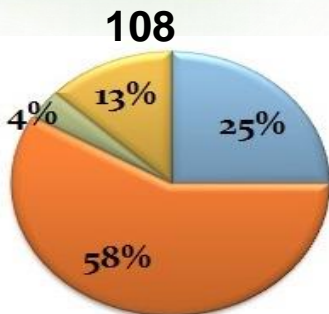

TECHNICAL AND TECHNOLOGICAL UPGRADING

LENINGRAD REGION IN 2015		RUSSIA IN 2015	
PURCHASING	PRESENCE		

TRACTORS