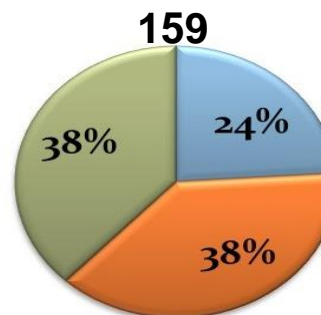

GRAIN HARVESTER