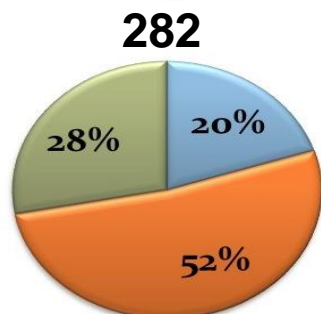

COMMITTEE FOR AGRICULTURE AND FISHERIES OF LENINGRAD REGION

LENINGRAD REGION

TERRITORY – 85 909 km²

POPULATION – 1 778 900,
**INCLUDING 636 500 RURAL
CITIZENS**

ADMINISTRATIVE DIVISION

- 17 municipal districts
- 1 urban district

TECHNICAL AND TECHNOLOGICAL UPGRADING

LENINGRAD REGION IN 2015		RUSSIA IN 2015	
PURCHASING	PRESENCE		

TRACTORS

GRAIN HARVESTER

FORAGE HARVESTER

■ RUSSIA ■ GERMANY
■ BELARUS ■ OTHER COUNTRIES

■ LESS THEN 3 YEARS OLD ■ 3-10 YEARS ■ OVER 10 YEARS

3-10 YEARS OVER 10 YEARS

REVENUE PER EMPLOYEE, MILLION RUB

AVERAGE MONTHLY SALARY PER EMPLOYEE, RUB

GROSS YIELD IN 2015

**ANIMAL
HUSBANDRY 66.8
BILLION RUB**

GROSS OUTPUT PER 1 HECTAR OF CULTIVATED LAND

- IN LENINGRAD REGION – 430 000 RUB
- IN NORTH-WEST FEDERAL DISTRICT – 170 800 RUB
- IN RUSSIA – 63 500 RUB