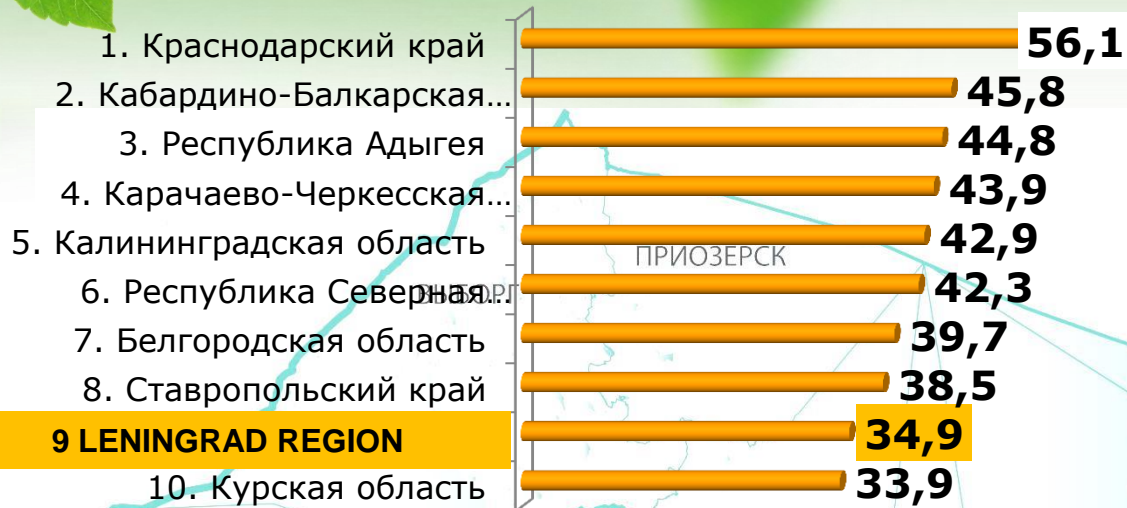

GRAIN YEILD IN RUSSIA, HUDRED KILOGRAMS PER HECTAR

ЛОДЕЙНОЕ ПОЛЕ