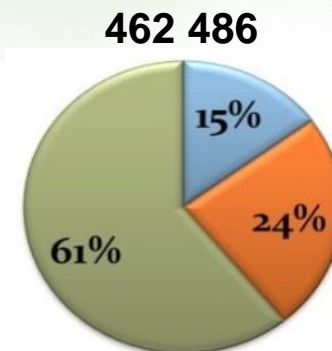

TECHNICAL AND TECHNOLOGICAL UPGRADING

LENINGRAD REGION IN 2015		RUSSIA IN 2015	
PURCHASING	PRESENCE		

TRACTORS