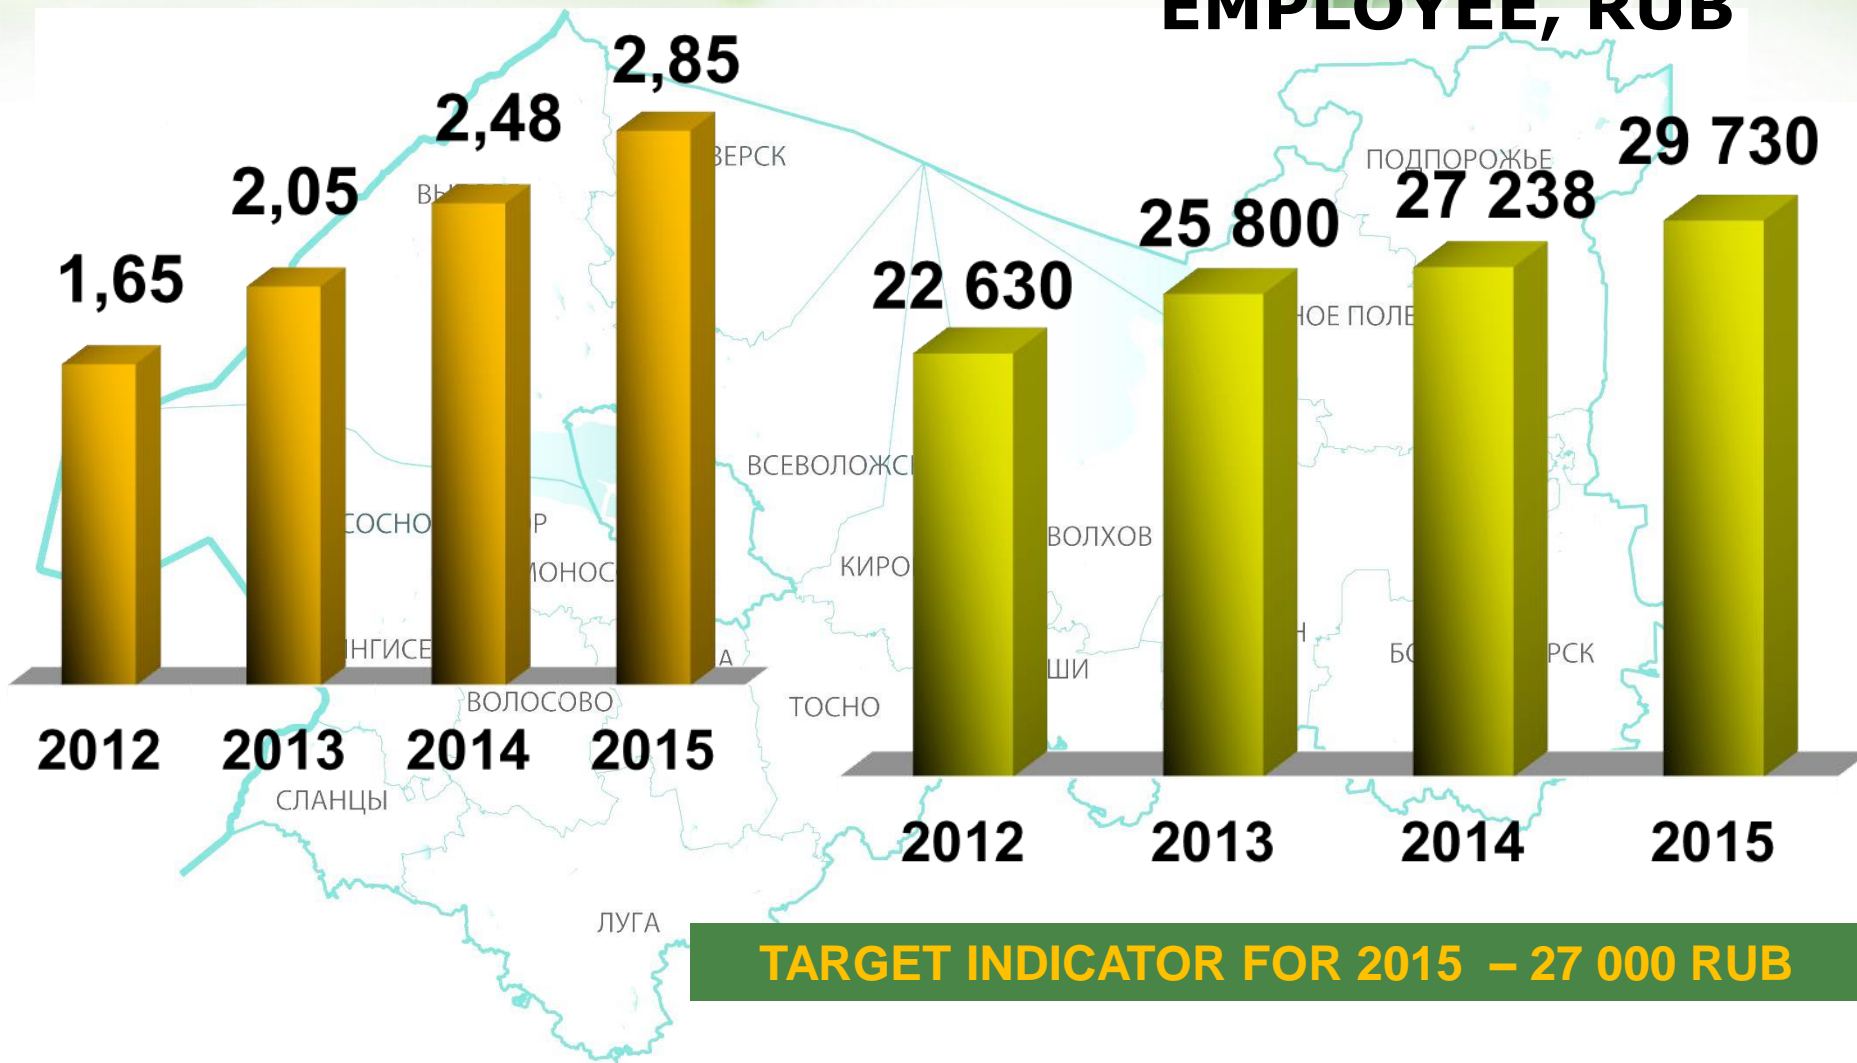

COMMITTEE FOR AGRICULTURE AND FISHERIES OF LENINGRAD REGION

LENINGRAD REGION

TERRITORY – 85 909 km²

POPULATION – 1 778 900,
**INCLUDING 636 500 RURAL
CITIZENS**

ADMINISTRATIVE DIVISION

- 17 municipal districts
- 1 urban district

TECHNICAL AND TECHNOLOGICAL UPGRADING

LENINGRAD REGION IN 2015		RUSSIA IN 2015	
PURCHASING	PRESENCE		

TRACTORS

GRAIN HARVESTER

FORAGE HARVESTER

■ RUSSIA ■ GERMANY
■ BELARUS ■ OTHER COUNTRIES

■ LESS THEN 3 YEARS OLD ■ 3-10 YEARS ■ OVER 10 YEARS

3-10 YEARS OVER 10 YEARS

REVENUE PER EMPLOYEE, MILLION RUB

AVERAGE MONTHLY SALARY PER EMPLOYEE, RUB

GROSS YIELD IN 2015

**ANIMAL
HUSBANDRY 66.8
BILLION RUB**

GROSS OUTPUT PER 1 HECTAR OF CULTIVATED LAND

- IN LENINGRAD REGION – 430 000 RUB
- IN NORTH-WEST FEDERAL DISTRICT – 170 800 RUB
- IN RUSSIA – 63 500 RUB

TOTAL – 26.4 THOUSAND
TONNS

TOMATOES

SALADES

CUCAMBERS

AGRICULTURAL OUTPUT IN 2015, THOUSAND TONS

588,7

28,7

41,7