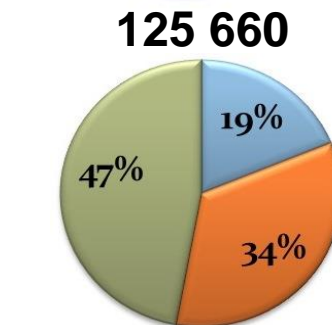

GRAIN HARVESTER